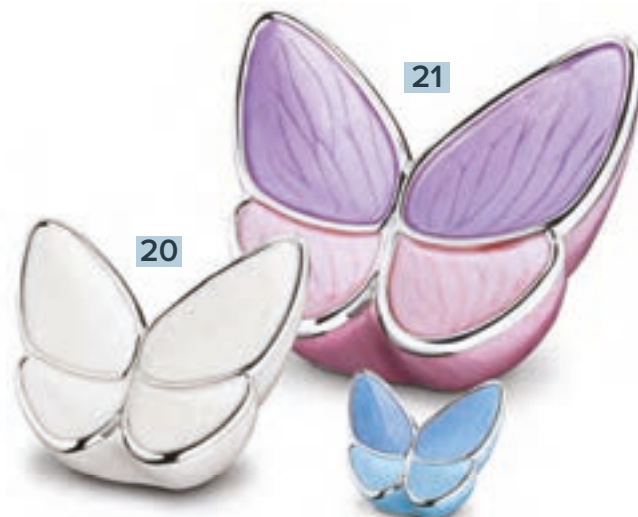

13

14

15

LoveUrns™ and keepsakes from £65

- 16.** H 25 cm. Holds
a full set of cremated remains.
- 17.** H 9 cm. Holds
1 tablespoon of cremated remains.
- 18.** H 11 cm. Holds
2 tablespoons of cremated remains.
- 19.** H 7 cm. Holds
1 tablespoon of cremated remains.
- 20.** H 16 cm. Holds
2 tablespoons of cremated remains.
- 21.** H 23 cm. Holds
9 cups of cremated remains.
- 22.** H 7 cm. Holds
1 tablespoon of cremated remains.
- 23.** H 26 cm. Holds
a full set of cremated remains.
- 24.** H 8 cm. Holds
1 tablespoon of cremated remains.
- 25.** H 7 cm. Holds
1 tablespoon of cremated remains.
- 26.** H 14 cm. Holds
1 tablespoon of cremated remains.
- 27.** H 28 cm. Holds
7 cups of cremated remains.
- 28.** H 17 cm. Holds
0.25 cups of cremated remains.
- 29.** H 8 cm. Holds
1 tablespoon of cremated remains.

16

17

18

19

20

21

22

23